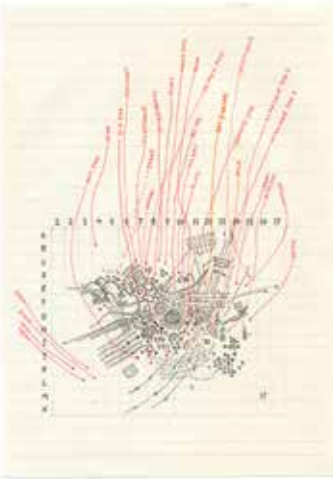

BY NEW FRIEND POKRY (LONDON, ENGLAND)